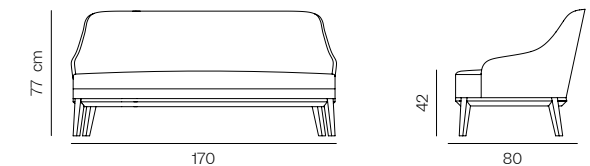

Dimensions
W 170 D 80 H 77   Seat height: 42 cm