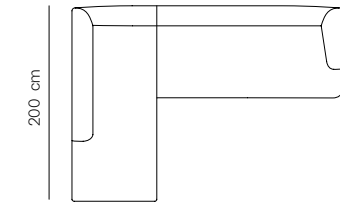

Estival L Sofa

Designer Parla Studio

Frame: Plywood and solid beech structure, powder coated metal base
Seat & Back: Upholstered seat, back and cushions
Finish: Available in RAL colours, expansion available for Left or Right directions

Dimensions
W 280+200 D 89 H 65   Seat height: 38 cm

Petra Sofa

Designer Betül İnci

Frame: Plywood and solid beech structure, powder coated metal leg
Seat & Back: Upholstered seat and back
Finish: Available in RAL colours