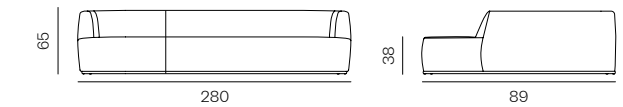

Estival L Sofa

Designer Parla Studio

Frame: Plywood and solid beech structure, powder coated metal base
Seat & Back: Upholstered seat, back and cushions
Finish: Available in RAL colours, expansion available for Left or Right directions

Dimensions
W 280+200 D 89 H 65   Seat height: 38 cm

Petra Sofa

Designer Betül İnci

Frame: Plywood and solid beech structure, powder coated metal leg
Seat & Back: Upholstered seat and back
Finish: Available in RAL colours