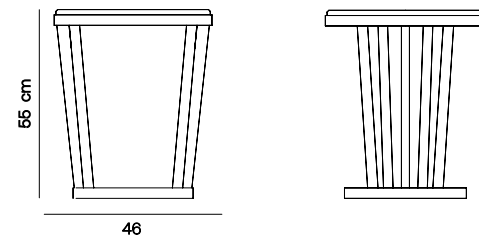

Designer Esin Sözen Kalender

Top: Marble top
Leg: Solid iroko
Finish: Available in natural Iroko finish, top available in Bruno Perla, Carrara and Alexander Black

Dimensions
Dia 46 H 55 cm