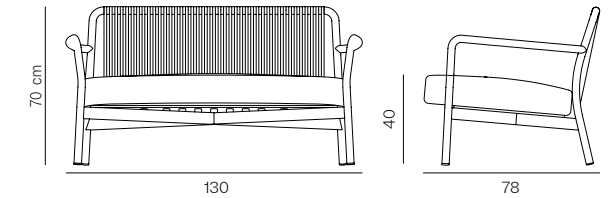

Dimensions
W 130 D 78 H 70   Seat height: 40 cm