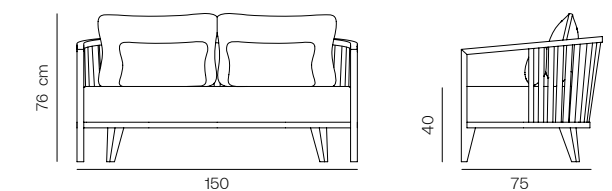

Designer Esin Sözen Kalender

Frame: Solid iroko structure
Seat & Back: Upholstered seat and back cushions
Finish: Available in natural Iroko finish