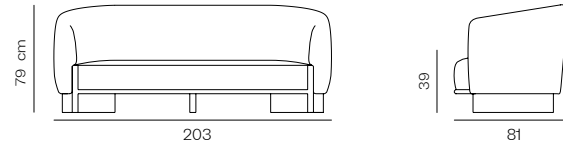

Dimensions

W 203 D 81 H 79 Seat height: 39 cm