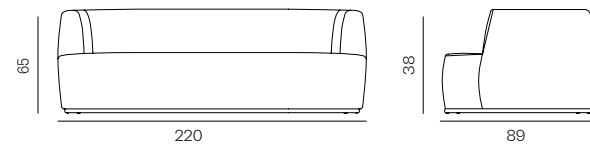

Estival Sofa

Designer Parla Studio

Frame: Plywood and solid beech structure, powder coated metal base
Seat & Back: Upholstered seat, back and cushions
Finish: Available in RAL colours