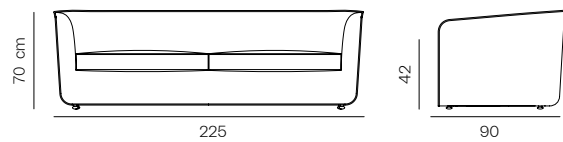

Dimensions

W 225 D 90 H 70 Seat height: 42 cm