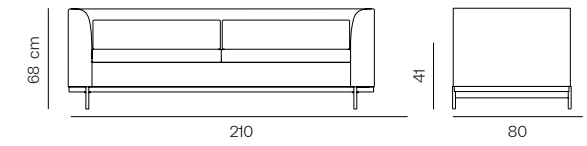

Dimensions

W 210 D 80 H 68 Seat height: 41 cm