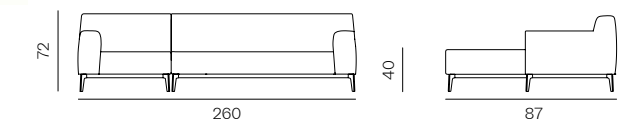

Petra L Sofa

Designer Betül İnci

Frame: Plywood and solid beech structure, powder coated metal leg
Seat & Back: Upholstered seat and back
Finish: Available in RAL colours, expansion available for Left or Right directions