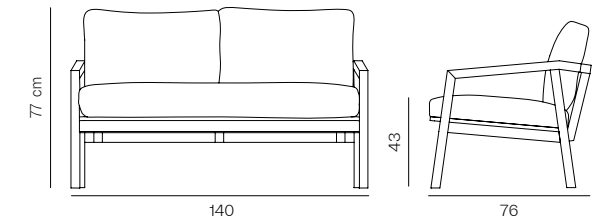

Designer Umut Kargınoğlu

Frame: Solid iroko structure
Seat & Back: Upholstered seat and bac cushions
Finish: Available in natural Iroko finish

Dimensions
W 140 D 76 H 77   Seat height: 43 cm