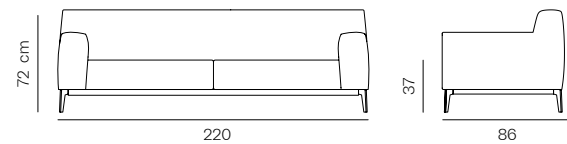

Estival Sofa

Designer Parla Studio

Frame: Plywood and solid beech structure, powder coated metal base
Seat & Back: Upholstered seat, back and cushions
Finish: Available in RAL colours

Dimensions
W 220 D 89 H 65   Seat height: 38 cm

Estival L Sofa

Designer Parla Studio

Frame: Plywood and solid beech structure, powder coated metal base
Seat & Back: Upholstered seat, back and cushions
Finish: Available in RAL colours, expansion available for Left or Right directions

Dimensions
W 280+200 D 89 H 65   Seat height: 38 cm

Petra Sofa

Designer Betül İnci

Frame: Plywood and solid beech structure, powder coated metal leg
Seat & Back: Upholstered seat and back
Finish: Available in RAL colours

Dimensions
W 220 D 86 H 72   Seat height: 37 cm

Petra L Sofa

Designer Betül İnci

Frame: Plywood and solid beech structure, powder coated metal leg
Seat & Back: Upholstered seat and back
Finish: Available in RAL colours, expansion available for Left or Right directions

Dimensions
W 260+160 D 87 H 72   Seat height: 40 cm