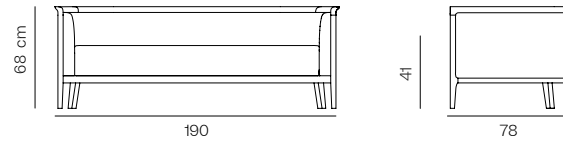

Net Sofa

Designer Betül İnci

Frame: Plywood and solid beech structure
Seat & Back: Upholstered seat and inner back, woven banana fiber back
Finish: Available in multiple stain colours

Dimensions
W 190 D 78 H 68   Seat height: 41 cm

Luce Sofa

Designer Betül İnci

Frame: Plywood and solid beech structure, powder coated metal legs
Seat & Back: Upholstered seat and back
Finish: Available in RAL colours