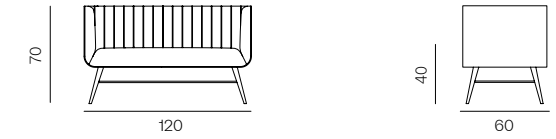

Dimensions
W 120 D 60 H 70   Seat height: 40 cm

Net WF Sofa

Designer Betül İnci

Frame: Plywood and solid beech structure
Seat & Back: Upholstered seat, inner and outer back
Finish: Available in multiple stain colours