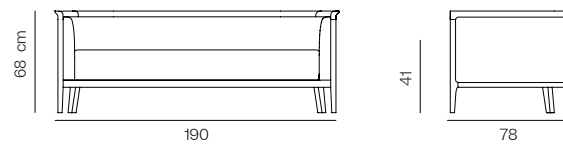

Dimensions
W 190 D 78 H 68   Seat height: 41 cm

Atlas Sofa

Designer Betül İnci

Frame: Plywood and solid beech structure, solid beech legs
Seat & Back: Upholstered seat and back
Finish: Available in multiple stain colours