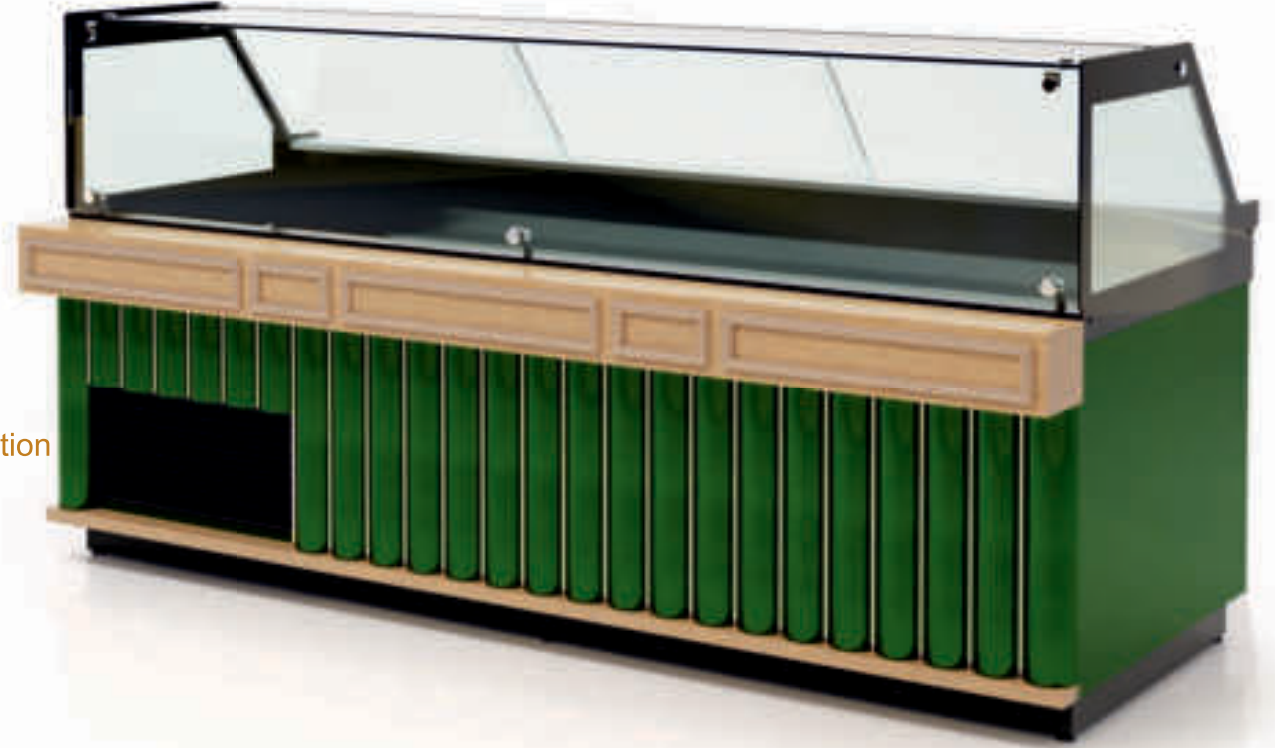

## Bernina Series-1

İç gövde AISI 304 kalite paslanmaz  
Inner surface made of AISI 304 stainless steel  
Raf altında ve ön dekorda LED aydınlatma  
LED lighting under each shelf and at the front decoration  
Elektronik gösterge  
Electronic control panel  
Komple temperli cam  
Tempered glass

## Carina Series

İç gövde AISI 304 kalite paslanmaz

Inner surface made of AISI 304 stainless steel

Raf altında ve ön dekorda LED aydınlatma

LED lighting under each shelf and at the front decoration

Elektronik gösterge

## Elegante Series

İç gövde AISI 304 kalite paslanmaz  
Inner surface made of AISI 304 stainless steel  
Raf altında ve ön dekorda LED aydınlatma  
LED lighting under each shelf and at the front decoration  
Elektronik gösterge  
Electronic control panel  
Komple temperli cam  
Tempered glass