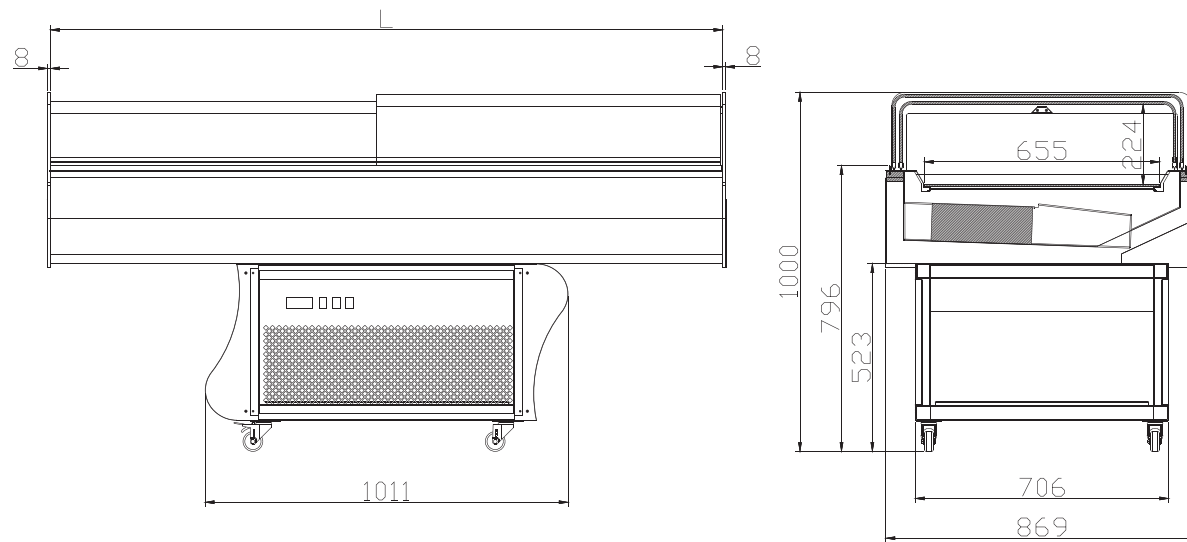

Elegante Series