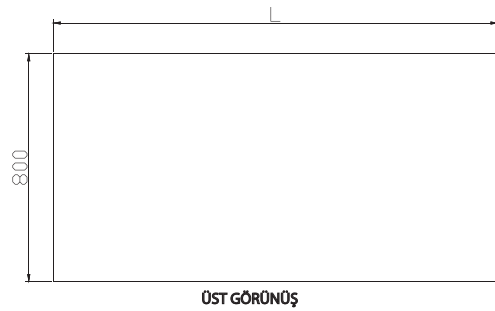

ÜST GÖRÜNÜŞ

Malaga Series