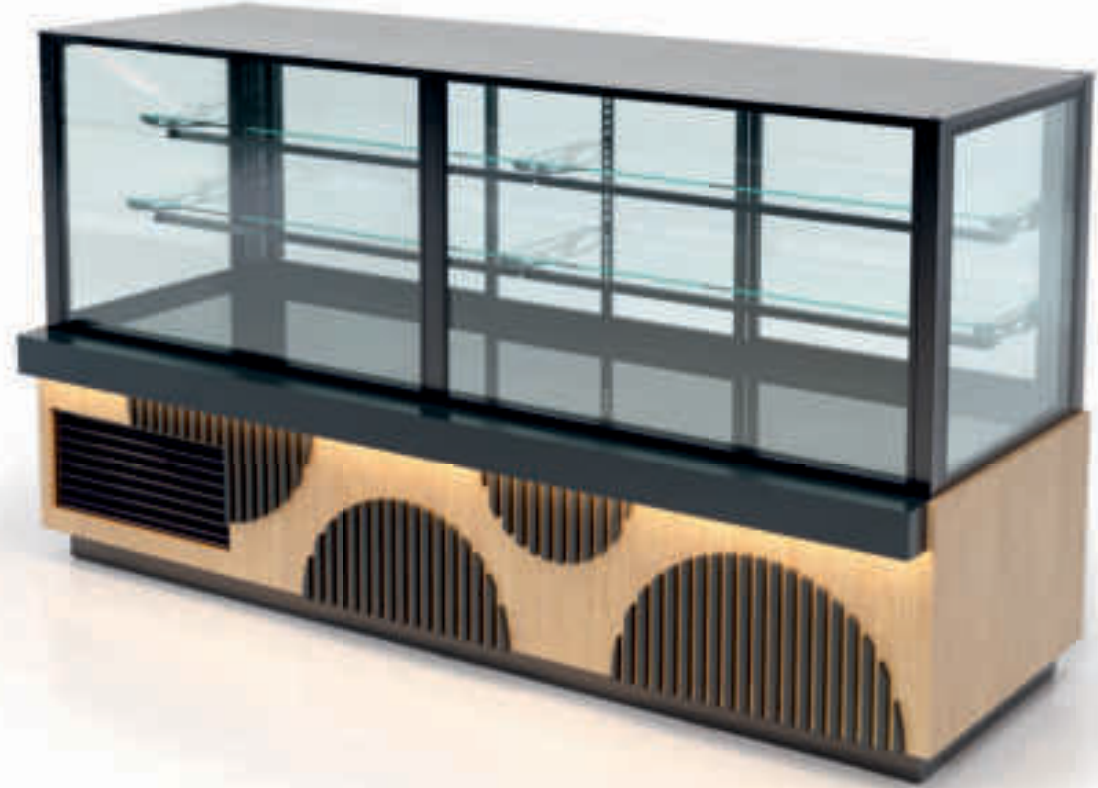

İç gövde AISI 304 kalite paslanmaz

Inner surface made of AISI 304 stainless steel

Raf altında ve ön dekorda LED aydınlatma

LED lighting under each shelf and at the front decoration

Elektronik gösterge

Electronic control panel

## Bernina Series-1

İç gövde AISI 304 kalite paslanmaz  
Inner surface made of AISI 304 stainless steel  
Raf altında ve ön dekorda LED aydınlatma  
LED lighting under each shelf and at the front decoration  
Elektronik gösterge  
Electronic control panel  
Komple temperli cam  
Tempered glass

**Bernina Series-2**

İç gövde AISI 304 kalite paslanmaz

Inner surface made of AISI 304 stainless steel

Raf altında ve ön dekorda LED aydınlatma

LED lighting under each shelf and at the front decoration

Elektronik gösterge