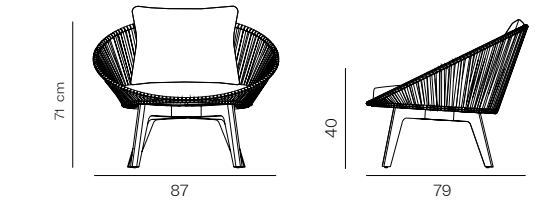

Designer Betül İnci

Frame: Solid iroko legs and powder coated metal structure woven with Polyester Rope
Seat & Back: Upholstered seat and back cushions
Finish: Available in natural Iroko finish, rope available in Black and Tan

Dimensions
W 87 D 79 H 71   Seat height: 40 cm