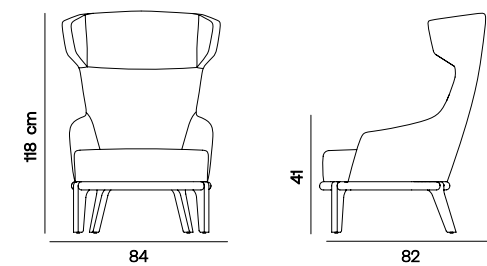

Designer Erden Dereli

Frame: Plywood and solid beech structure with solid beech legs
Seat & Back: Upholstered seat and back
Finish: Available in multiple stain colours

Dimensions
W 84 D 82 H 118   Seat height: 41 cm