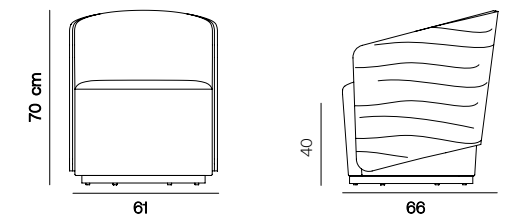

Designer Betül İnci

Frame: Plywood structure, natural oak veneer plywood back and base (with 360° swivel base option)
Seat & Back: Upholstered seat and inner back
Finish: Available in multiple stain colours

Dimensions
W 61 D 66 H 70   Seat height: 40 cm