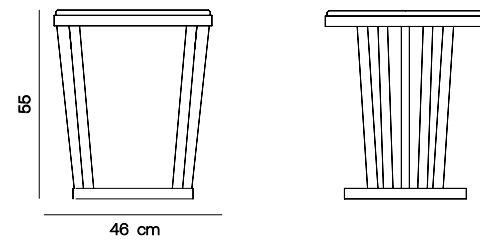

Designer Esin Sözen Kalender

Top: Marble top available in Bruno Perla, Carrara, Alexander Black
Leg: Solid beech legs
Finish: Available in multiple stain colours

Dimensions
Dia 46 H 55 cm