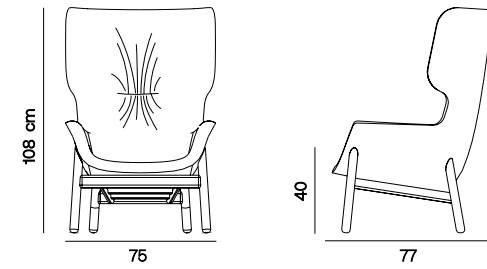

### Dimensions

W 82 D 75 H 69    Seat height: 42 cm

### Dimensions

W 65 D 78 H 75    Seat height: 45 cm

## Xaylon Armchair

**Designer** David Fox

Frame: Moulded polyurethane body and solid beech legs  
 Seat & Back: Upholstered seat and back  
 Finish: Available in multiple stain colours

**Dimensions**  
**W 75 D 77 H 108**    Seat height: 40 cm

## Bloom U Club Armchair

**Designer** Betül İnci

Frame: Plywood and solid beech structure (with 360° swivel base option)  
 Seat & Back: Upholstered seat and back cushions

**Dimensions**  
**W 90 D 87 H 64**    Seat height: 42 cm