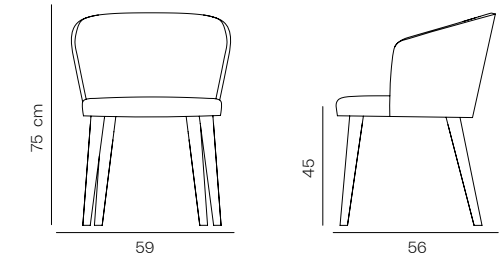

Designer Betül İnci

Frame: Natural oak veneer plywood back and solid beech legs
Seat & Back: Upholstered seat and inner back
Finish: Available in multiple stain colours

Dimensions
W 59 D 56 H 75   Seat height: 45 cm