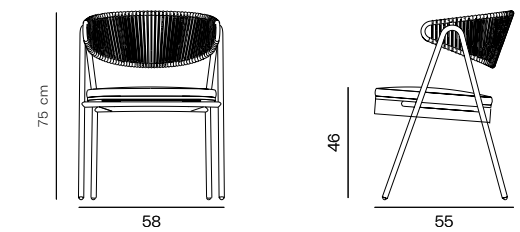

Designer Betül İnci

Frame: Powder coated metal structure woven with Polyester Rope
Seat & Back: Upholstered seat cushion and woven back
Finish: Available in RAL colours with outdoor treatment, rope available in Black and Tan