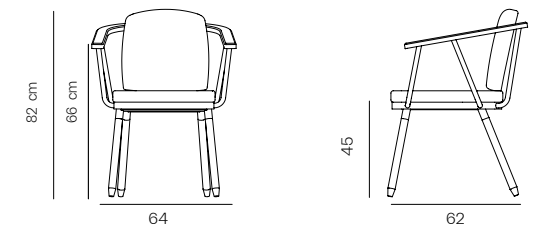

Designer Klan Studio

Frame: Powder coated Aluminium structure with Solid iroko arms and legs
Seat & Back: Upholstered seat and back cushion
Finish: Legs available in natural iroko finish, Aluminium structure available in RAL colours