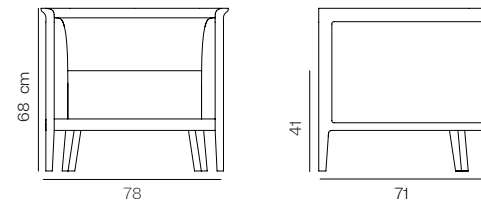

Designer Betül İnci

Frame: Plywood and solid beech structure
Seat & Back: Upholstered seat and inner back, woven banana fiber back
Finish: Available in multiple stain colours

Dimensions
W 78 D 71 H 68   Seat height: 41 cm