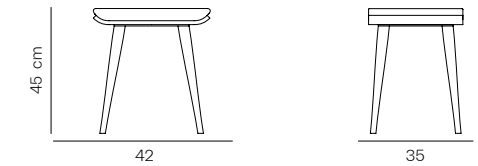

Designer Betül İnci

Frame: Natural beech veneer plywood and powder coated metal legs
Seat: Upholstered seat
Finish: Available in RAL colours and outside seat is available in multiple stain colours

Dimensions
W 42 D 35 H 45 cm