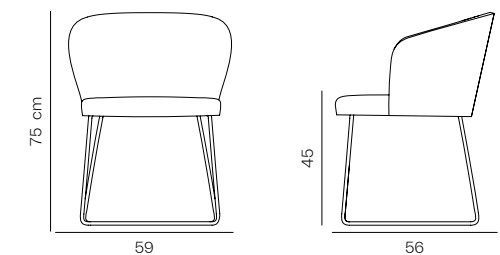

Designer Betül İnci

Frame: Plywood back and powder coated metal leg
Seat & Back: Upholstered seat and back
Finish: Available in RAL colours