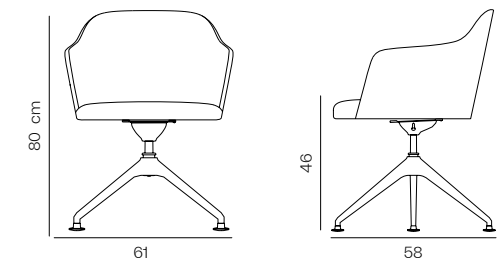

#### Dimensions

W 58 D 55 H 75    Seat height: 46 cm

#### Dimensions

W 52 D 60 H 83    Seat height: 46 cm

## Sabien A Chair

**Designer** David Fox

Frame: Plywood back and solid beech legs  
 Seat & Back: Upholstered seat and back  
 Finish: Available in multiple stain colours

**Dimensions**

W 60 D 59 H 82    Seat height: 46 cm

## Mod S Chair

**Designer** Betül İnci

Frame: Moulded polyurethane body with swivel metal base  
 Seat & Back: Upholstered seat and back  
 Finish: Available in chrome and black finish

**Dimensions**

W 61 D 58 H 80    Seat height: 46 cm