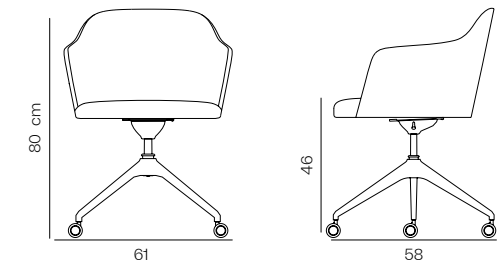

Designer Betül İnci

Frame: Moulded polyurethane body with swivel metal base with wheels
Seat & Back: Upholstered seat and back
Finish: Available in chrome and black finish