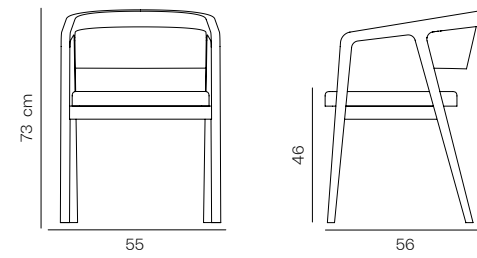

#### Dimensions

W 54 D 63 H 83    Seat height: 45 cm

**Dimensions**  
 W 56 D 61 H 81    Seat height: 46 cm

### Designer Burcu Özdamar

Frame: Plywood back and solid beech legs  
 Seat & Back: Upholstered seat and back  
 Finish: Available in multiple stain colours

**Dimensions**  
 W 53 D 61 H 81    Seat height: 46 cm

#### Dimensions

W 55 D 56 H 73    Seat height: 46 cm