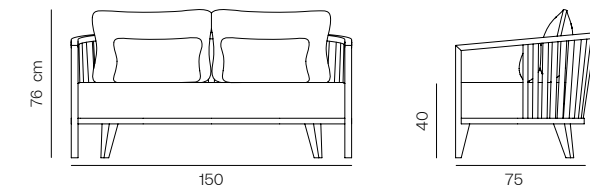

Dimensions

W 150 D 75 H 76 Seat height: 40 cm