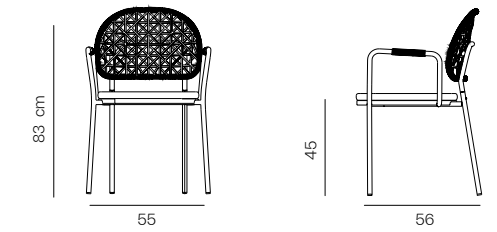

Designer Berrak İlkcan Şener

Frame: Powder coated Aluminium back structure woven with PE rope, powder coated metal legs with outdoor treatment.
Seat & Back: Upholstered seat cushion
Finish: Frame and rope available in RAL colours.

Dimensions

W 55 D 56 H 83   Seat height: 45 cm