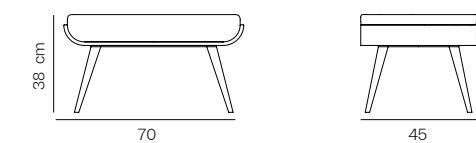

Designer Betül İnci

Frame: Natural beech veneer plywood and powder coated metal legs
Seat: Upholstered seat
Finish: Available in RAL colours & outside seat is available in multiple stain colours

Dimensions
W 70 D 45 H 38 cm