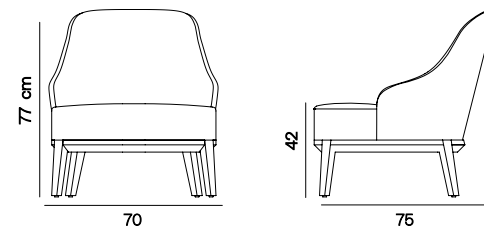

**Dimensions**  
**W 61 D 66 H 70**    Seat height: 40 cm

## Remus Armchair

**Designer** David Fox

Frame: Moulded polyurethane body, solid beech legs  
Seat & Back: Upholstered seat and back  
Finish: Available in multiple stain colours

**Dimensions**  
W 78 D 76 H 79    Seat height: 40 cm

## Atlas Armchair

**Designer** Betül İnci

Frame: Plywood and solid beech structure, solid beech legs  
Seat & Back: Upholstered seat and back  
Finish: Available in multiple stain colours

**Dimensions**  
W 70 D 75 H 77    Seat height: 42 cm

## Atlas V Armchair

**Designer** Betül İnci

Frame: Plywood and solid beech structure, solid beech legs  
Seat & Back: Upholstered seat and back  
Finish: Available in multiple stain colours

**Dimensions**  
W 71 D 75 H 73    Seat height: 40 cm