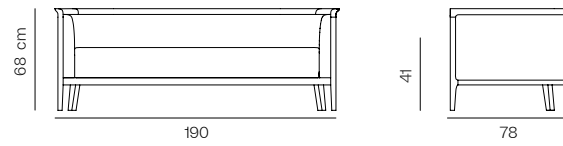

Net Sofa

Designer Betül İnci

Frame: Plywood and solid beech structure
Seat & Back: Upholstered seat and inner back, woven banana fiber back
Finish: Available in multiple stain colours

Dimensions
W 190 D 78 H 68   Seat height: 41 cm

Luce Sofa

Designer Betül İnci

Frame: Plywood and solid beech structure, powder coated metal legs
Seat & Back: Upholstered seat and back
Finish: Available in RAL colours