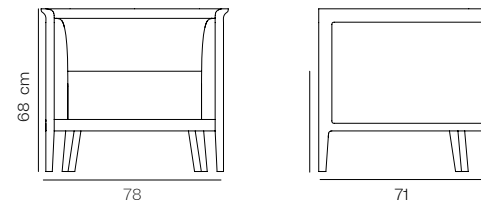

Designer Betül İnci

Frame: Plywood and solid beech structure
Seat & Back: Upholstered seat, inner and outer back
Finish: Available in multiple stain colours

Dimensions
W 78 D 71 H 68   Seat height: 41 cm