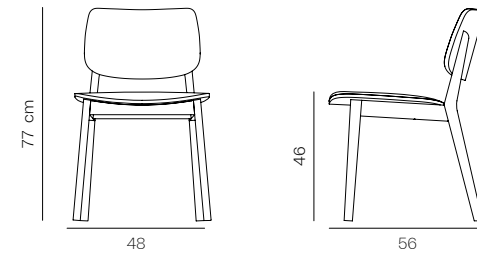

#### Dimensions

W 52 D 60 H 83    Seat height: 46 cm

#### Dimensions

W 58 D 60 H 83    Seat height: 45 cm

#### Dimensions

W 52 D 60 H 80    Seat height: 45 cm

### Designer Aysel İlişik

Frame: Natural beech plywood back and seat, solid beech structure  
Seat & Back: Upholstered seat and back  
Finish: Available in multiple stain colours

**Dimensions**  
W 48 D 56 H 77    Seat height: 46 cm