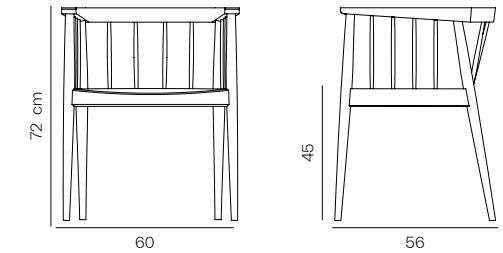

#### Dimensions

W 52 D 56 H 73    Seat height: 46 cm

#### Dimensions

W 58 D 55 H 75    Seat height: 46 cm

### Designer Burcu Özdamar

Frame: Powder coated metal structure with moulded polyurethane back  
 Seat & Back: Upholstered seat and back  
 Finish: Available in RAL colours

**Dimensions**  
**W 57 D 57 H 73**    Seat height: 46 cm

### Designer Betül İnci

Frame: Solid beech structure  
 Seat: Upholstered seat  
 Finish: Available in multiple stain colours

**Dimensions**  
**W 60 D 56 H 72**    Seat height: 45 cm