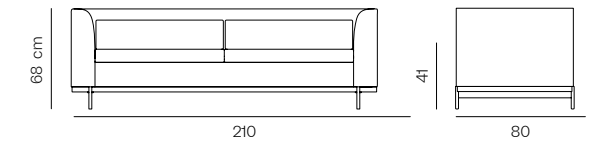

Dimensions

W 210 D 80 H 68 Seat height: 41 cm