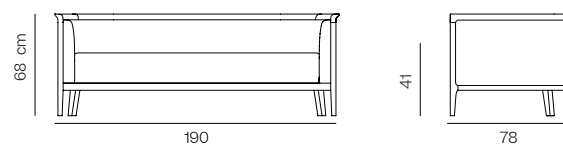

Dimensions
W 190 D 78 H 68   Seat height: 41 cm

Atlas Sofa

Designer Betül İnci

Frame: Plywood and solid beech structure, solid beech legs
Seat & Back: Upholstered seat and back
Finish: Available in multiple stain colours