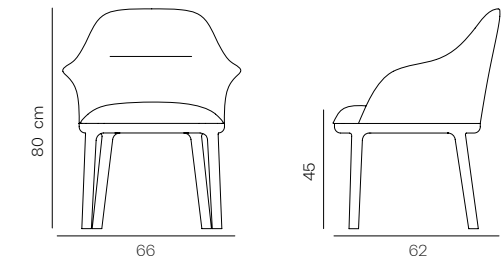

Designer David Fox

Frame: Moulded polyurethane body with solid beech legs
Seat & Back: Upholstered seat and back
Finish: Available in multiple stain colours

Dimensions
W 66 D 62 H 80   Seat height: 45 cm