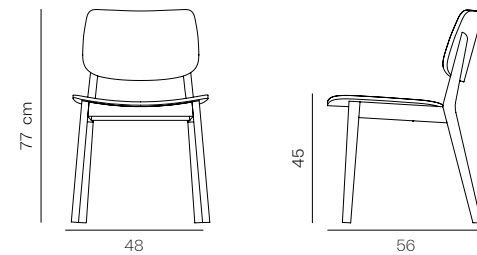

#### Dimensions

W 58 D 60 H 83    Seat height: 45 cm

#### Dimensions

W 52 D 60 H 80    Seat height: 45 cm

### Designer Aysel İlişik

Frame: Natural beech plywood back and seat, solid beech structure  
Seat & Back: Upholstered seat and back  
Finish: Available in multiple stain colours

**Dimensions**  
W 48 D 56 H 77    Seat height: 46 cm

### Designer Aysel İlişik

Frame: Natural beech plywood back and seat, solid beech structure  
Finish: Available in multiple stain colours

**Dimensions**  
W 48 D 56 H 77    Seat height: 45 cm