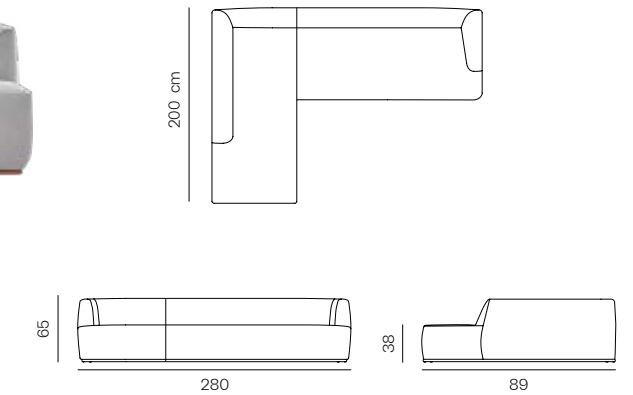

Estival L Sofa

Designer Parla Studio

Frame: Plywood and solid beech structure, powder coated metal base
Seat & Back: Upholstered seat, back and cushions
Finish: Available in RAL colours, expansion available for Left or Right directions

Dimensions
W 280+200 D 89 H 65   Seat height: 38 cm

Petra Sofa

Designer Betül İnci

Frame: Plywood and solid beech structure, powder coated metal leg
Seat & Back: Upholstered seat and back
Finish: Available in RAL colours