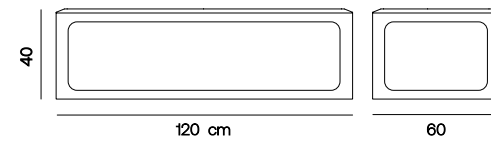

Dimensions
W 120 D 60 H 40 cm