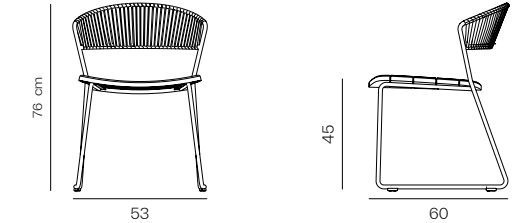

Designer Erden Dereli

Frame: Powder coated metal structure
Seat & Back: Solid iroko seat, woven with polyester rope back
Finish: Available in natural iroko finish, leg is available in RAL colours with outdoor treatment, rope available in Black and Tan

Dimensions
W 53 D 60 H 76   Seat height: 45 cm