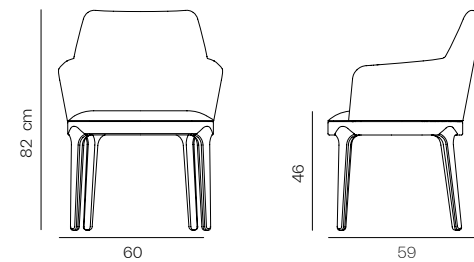

#### Dimensions

W 52 D 60 H 83    Seat height: 46 cm

## Sabien Chair

**Designer** David Fox

Frame: Plywood back and solid beech legs  
 Seat & Back: Upholstered seat and back  
 Finish: Available in multiple stain colours

**Dimensions**

W 53 D 59 H 82    Seat height: 46 cm

## Mod W Chair

**Designer** Betül İnci

Frame: Moulded polyurethane body with powder coated metal leg  
 Seat & Back: Upholstered seat and back  
 Finish: Available in RAL colours

**Dimensions**

W 61 D 58 H 80    Seat height: 46 cm

## Sabien A Chair

**Designer** David Fox

Frame: Plywood back and solid beech legs  
 Seat & Back: Upholstered seat and back  
 Finish: Available in multiple stain colours

**Dimensions**

W 60 D 59 H 82    Seat height: 46 cm