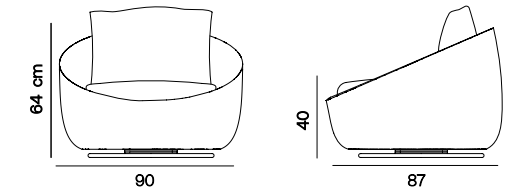

### Dimensions

W 65 D 78 H 75    Seat height: 45 cm

## Xaylon Armchair

**Designer** David Fox

Frame: Moulded polyurethane body and solid beech legs  
 Seat & Back: Upholstered seat and back  
 Finish: Available in multiple stain colours

**Dimensions**  
**W 75 D 77 H 108**    Seat height: 40 cm

## Bloom U Club Armchair

**Designer** Betül İnci

Frame: Plywood and solid beech structure (with 360° swivel base option)  
 Seat & Back: Upholstered seat and back cushions

**Dimensions**  
**W 90 D 87 H 64**    Seat height: 42 cm