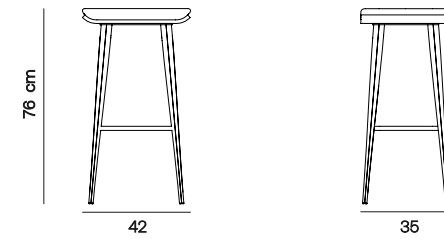

Dimensions

W 42 D 35 H 76   Seat height: 76 cm

Chia Bar Stool

Designer Betül İnci

Frame: Plywood back with powder coated metal or coloured stainless steel legs
Seat & Back: Upholstered seat and back
Finish: Available in RAL colours or steel colours