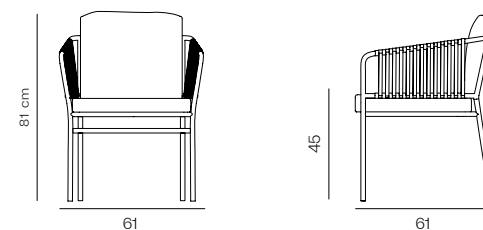

Designer Betül İnci

Frame: Powder coated Aluminium structure woven with Polyester Rope
Seat & Back: Upholstered seat and back cushion
Finish: Available in RAL colours, rope available in Black and Tan

Dimensions
W 61 D 61 H 81   Seat height: 45 cm