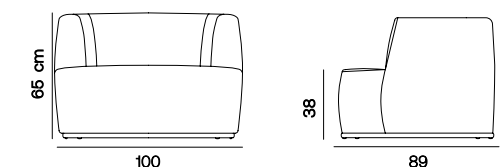

Designer Parla Studio

Frame: Plywood and solid beech structure, powder coated metal base
Seat & Back: Upholstered seat, back and cushions
Finish: Available in RAL colours