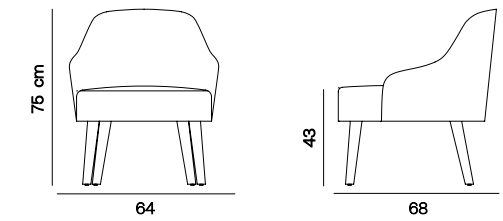

### Designer Betül İnci

Frame: Plywood and solid beech structure  
 Seat & Back: Upholstered seat and inner back, woven banana fiber back  
 Finish: Available in multiple stain colours

**Dimensions**  
**W 78 D 71 H 68**    Seat height: 41 cm

### Designer Parla Studio

Frame: Plywood and solid beech structure, solid beech legs  
 Seat & Back: Upholstered seat and back  
 Finish: Available in multiple stain colours

**Dimensions**  
**W 64 D 68 H 75**    Seat height: 43 cm