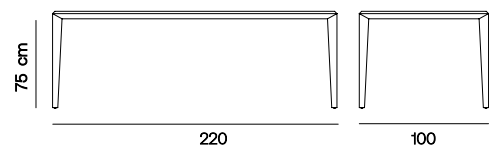

Dimensions
W 220 D 100 H 75 cm

Bold Table

Designer Lagranja

Top: 20 mm natural oak veneer on birch plywood
Leg: Powder coated Aluminium leg
Finish: Top available in multiple stain colours, leg is available in RAL colours