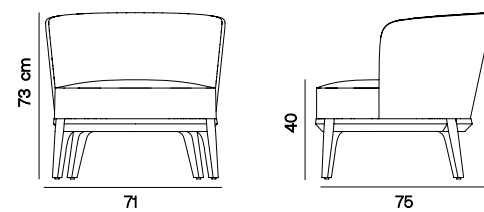

**Dimensions**  
**W 61 D 66 H 70**    Seat height: 40 cm

## Atlas Armchair

**Designer** Betül İnci

Frame: Plywood and solid beech structure, solid beech legs  
Seat & Back: Upholstered seat and back  
Finish: Available in multiple stain colours

**Dimensions**  
W 70 D 75 H 77    Seat height: 42 cm

## Atlas V Armchair

**Designer** Betül İnci

Frame: Plywood and solid beech structure, solid beech legs  
Seat & Back: Upholstered seat and back  
Finish: Available in multiple stain colours

**Dimensions**  
W 71 D 75 H 73    Seat height: 40 cm