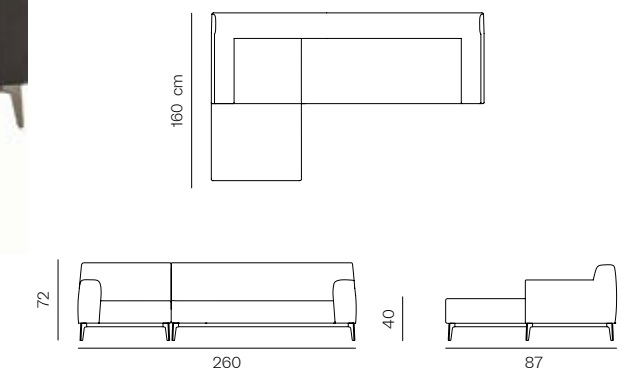

Petra L Sofa

Designer Betül İnci

Frame: Plywood and solid beech structure, powder coated metal leg
Seat & Back: Upholstered seat and back
Finish: Available in RAL colours, expansion available for Left or Right directions