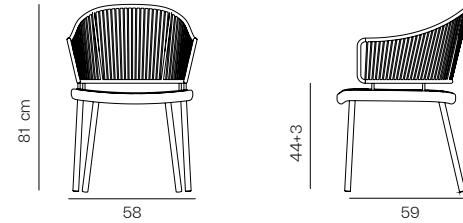

Designer Deniz Albayrak

Frame: Powder coated Aluminium back structure, woven with Polyester Rope, powder coated metal legs with outdoor treatment
Seat & Back: Solid iroko base, seat cushion optional
Finish: Top available in natural Iroko finish, legs in RAL colours with outdoor treatment, rope available in tan or black

Dimensions
W 58 D 69 H 81   Seat height: 44+3 cm cushion