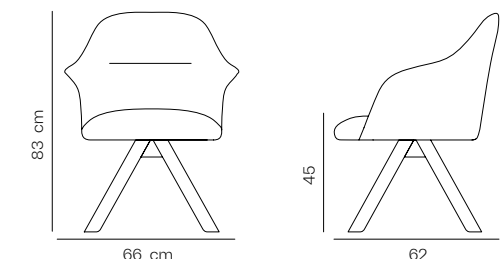

Designer David Fox

Frame: Moulded polyurethane body with solid beech legs.
Seat & Back: Upholstered seat and back
Finish: Available in multiple stain colours