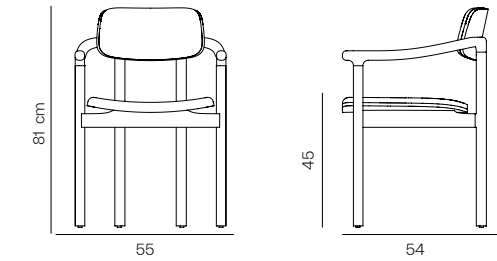

## Nigiri Chair

**Designer** Betül İnci

Frame: Solid ash structure  
Seat & Back: Upholstered seat and back  
Finish: Available in multiple stain colours

**Dimensions**

W 55 D 54 H 81    Seat height: 45 cm

#### Dimensions

W 54 D 63 H 86    Seat height: 45 cm

#### Dimensions

W 54 D 63 H 83    Seat height: 45 cm