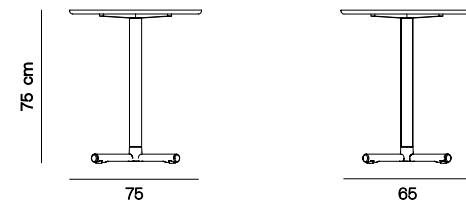

Designer Lagranja

Top: 30 mm solid iroko slaths
Leg: Powder coated Aluminium leg
Finish: Top available in natural Iroko finish, leg is available in RAL colours

Dimensions
W 75 D 65 H 75 cm