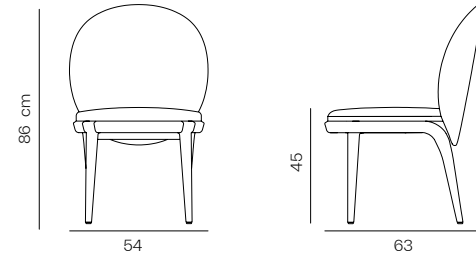

## Nigiri Chair

**Designer** Betül İnci

Frame: Solid ash structure  
Seat & Back: Upholstered seat and back  
Finish: Available in multiple stain colours

**Dimensions**

W 55 D 54 H 81    Seat height: 45 cm

## Gala V Chair

**Designer** Burcu Özdamar

Frame: Ash veneer plywood back and solid ash legs  
Seat & Back: Upholstered seat and back  
Finish: Available in multiple stain colours

**Dimensions**

W 58 D 52 H 74    Seat height: 45 cm

#### Dimensions

W 54 D 63 H 86    Seat height: 45 cm

#### Dimensions

W 54 D 63 H 83    Seat height: 45 cm