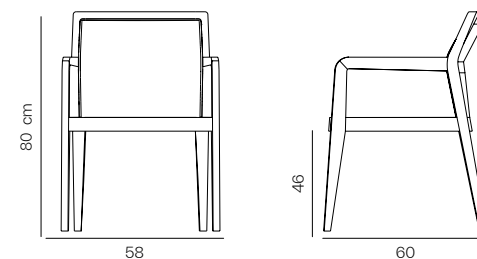

Designer Erden Dereli

Frame: Solid ash structure
Seat & Back: Upholstered seat, upholstered back and arms
Finish: Available in multiple stain colours

Dimensions
W 58 D 60 H 80   Seat height: 46 cm