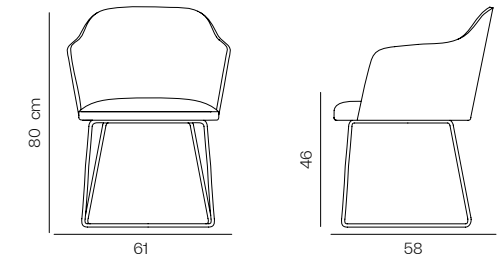

Designer Betül İnci

Frame: Moulded polyurethane body with powder coated metal leg
Seat & Back: Upholstered seat and back
Finish: Available in RAL colours

Dimensions

W 61 D 58 H 80   Seat height: 46 cm