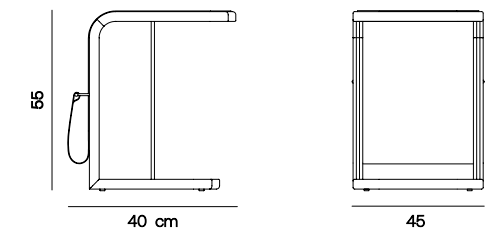

Dimensions  
Dia 60 H 75 cm

## Blossom Coffee Table

**Designer** Betül İnci

Top: Cast glass top  
Leg: Coloured stainless steel leg and terrazzo base  
Finish: Leg available in steel colours

**Dimensions**  
Dia 45 H 51 cm

**Dimensions**  
W 40 D 45 H 55 cm