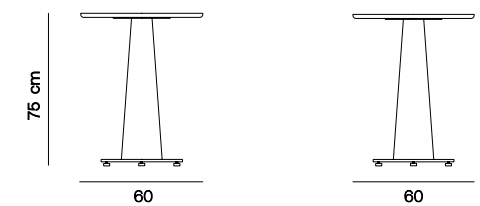

Dimensions  
Dia 110 H 75 cm

## Bold Table

Designer Lagranja

Top: 20 mm natural oak veneer on birch plywood  
Leg: Powder coated Aluminium leg  
Finish: Top available in multiple stain colours, leg is available in RAL colours

Dimensions  
W 75 D 65 H 75 cm

Dimensions  
Dia 60 H 75 cm