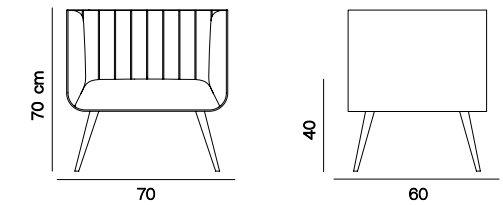

Designer Betül İnci

Frame: Plywood and solid beech structure, powder coated metal legs
Seat & Back: Upholstered seat and back
Finish: Available in RAL colours

Dimensions
W 70 D 60 H 70   Seat height: 40 cm