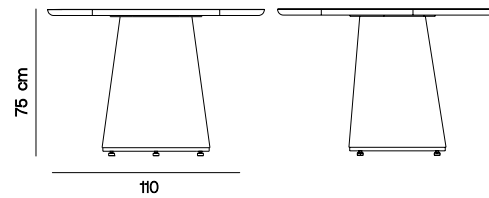

Dimensions
Dia 110 H 75 cm

Tria Table

Designer Betül İnci

Top: Natural oak veneer
Leg: Solid limba legs
Finish: Available in multiple stain colours