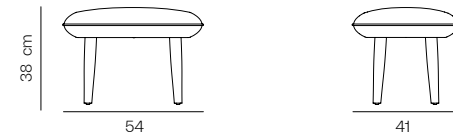

Designer David Fox

Frame: Plywood structure and solid beech legs
Seat: Upholstered seat
Finish: Available in multiple stain colours

Dimensions
W 54 D 41 H 38 cm