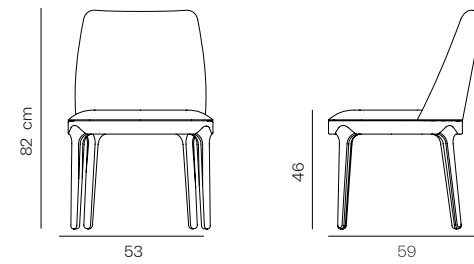

#### Dimensions

W 52 D 56 H 73    Seat height: 46 cm

#### Dimensions

W 57 D 60 H 83    Seat height: 46 cm

#### Dimensions

W 52 D 60 H 83    Seat height: 46 cm

## Sabien Chair

**Designer** David Fox

Frame: Plywood back and solid beech legs  
 Seat & Back: Upholstered seat and back  
 Finish: Available in multiple stain colours

**Dimensions**

W 53 D 59 H 82    Seat height: 46 cm