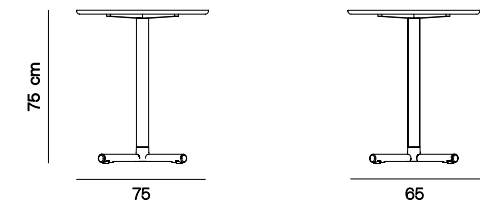

Dimensions
W 75 D 65 H 75 cm

Roll B Table

Designer Parla Studio

Top: Natural oak veneer on birch plywood
Leg: Powder coated metal leg
Base: Dia 40 powder coated metal base
Finish: Top available in multiple stain colours, leg is available in RAL colours