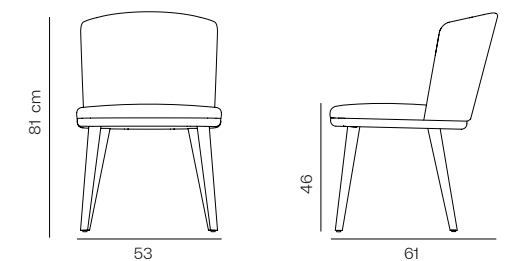

Designer Burcu Özdamar

Frame: Plywood back and solid beech legs
Seat & Back: Upholstered seat and back
Finish: Available in multiple stain colours