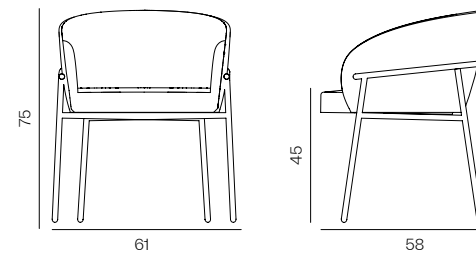

#### Dimensions

W 54 D 63 H 86    Seat height: 45 cm

#### Dimensions

W 54 D 63 H 83    Seat height: 45 cm

#### Dimensions

W 61 D 58 H 75    Seat height: 45 cm

Holiday Inn London Heathrow - London, UK