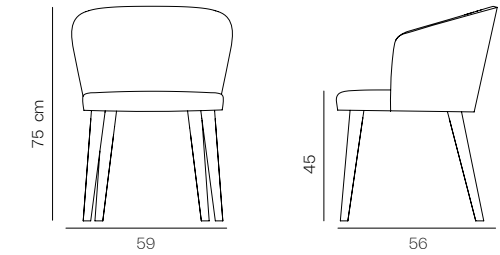

Designer Betül İnci

Frame: Plywood back and solid beech legs
Seat & Back: Upholstered seat and back
Finish: Available in multiple stain colours

Dimensions
W 59 D 56 H 75   Seat height: 45 cm