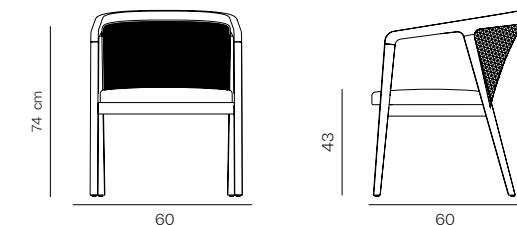

Designer Betül İnci

Frame: Solid iroko structure
Seat & Back: Upholstered seat and back woven with PE Rope
Finish: Available in natural iroko finish

Dimensions
W 60 D 60 H 74   Seat height: 43 cm