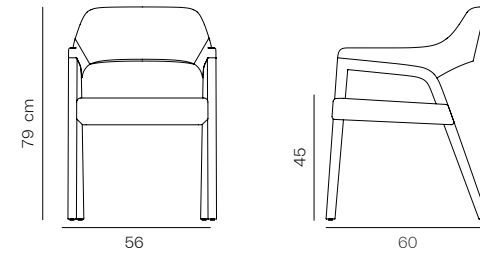

#### Dimensions

W 52 D 56 H 73    Seat height: 46 cm

#### Dimensions

W 58 D 55 H 75    Seat height: 46 cm

### Designer David Fox

Frame: Moulded polyurethane body with solid beech legs.  
 Seat & Back: Upholstered seat and back  
 Finish: Available in multiple stain colours

**Dimensions**  
**W 66 D 62 H 83**    Seat height: 45 cm

#### Dimensions

W 56 D 60 H 79    Seat height: 45 cm