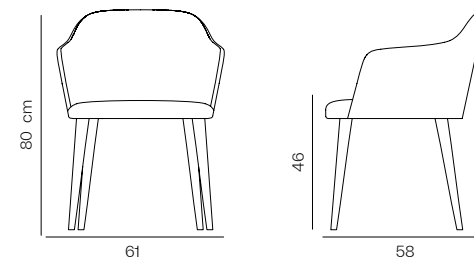

#### Dimensions

W 52 D 60 H 83    Seat height: 46 cm

## Sabien A Chair

**Designer** David Fox

Frame: Plywood back and solid beech legs  
 Seat & Back: Upholstered seat and back  
 Finish: Available in multiple stain colours

**Dimensions**

W 60 D 59 H 82    Seat height: 46 cm

## Mod S Chair

**Designer** Betül İnci

Frame: Moulded polyurethane body with swivel metal base  
 Seat & Back: Upholstered seat and back  
 Finish: Available in chrome and black finish

**Dimensions**

W 61 D 58 H 80    Seat height: 46 cm

## Mod Chair

**Designer** Betül İnci

Frame: Plywood back with solid beech legs  
 Seat & Back: Upholstered seat and back  
 Finish: Available in multiple stain colours

**Dimensions**

W 61 D 58 H 80    Seat height: 46 cm