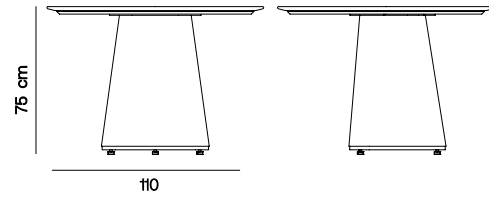

Tofu Table

Designer Seda Yetkiner

Top: Marble top
Available in Bruno Perla, Carrara, Alexander Black Marble
Leg: Natural oak veneer with coloured stainless steel base
Finish: Available in multiple stain colours, steel base is available in steel colours

Dimensions
Dia 110 H 75 cm

Tofu V Table

Designer Seda Yetkiner

Top: Oak veneer table top with solid wood edge
Leg: Oak veneer base with colored stainless steel trim.
Finish: Top and leg available in multiple stain colors, colored stainless steel trim available in colored steel colors.