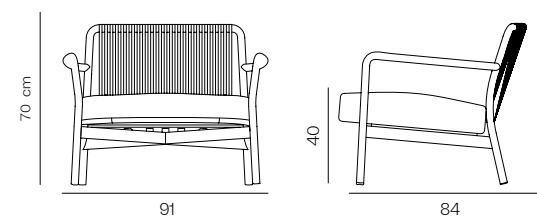

Designer Lagranja

Frame: Powder coated Aluminium structure woven with Polyester Rope
Seat & Back: Upholstered seat and back cushion
Finish: Available in RAL colours, rope available in Black and Tan

Dimensions
W 91 D 84 H 70   Seat height: 40 cm