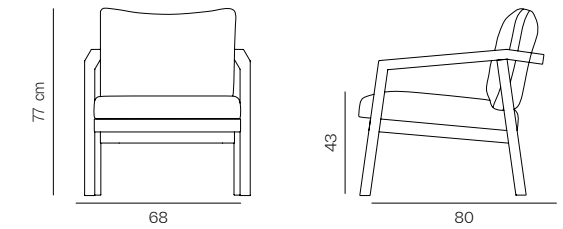

Designer Umut Karginoğlu

Frame: Solid iroko structure
Seat & Back: Upholstered seat and back cushion
Finish: Available in natural Iroko finish

Dimensions
W 68 D 80 H 77   Seat height: 43 cm