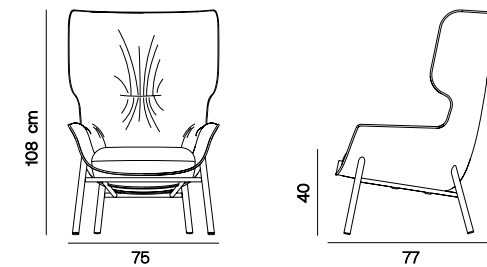

Designer David Fox

Frame: Moulded polyurethane body and metal or stainless steel legs (with powder coated and coloured steel options)
Seat & Back: Upholstered seat and back
Finish: Available in RAL colours and steel colours

Dimensions
W 75 D 77 H 108   Seat height: 40 cm