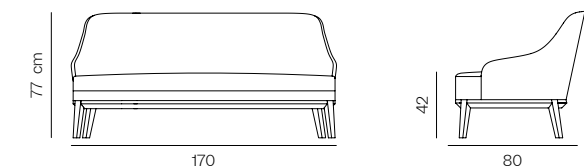

Dimensions
W 170 D 80 H 77   Seat height: 42 cm