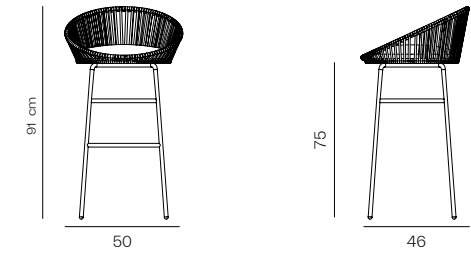

Dimensions

W 50 D 46 H 91 Seat height: 75 cm

Morwi Bar Stool

Designer Berrak İlkcan Şener

Frame: Powder coated Aluminium back structure, woven with PE rope, powder coated metal legs with outdoor treatment.
Seat & Back: Upholstered seat cushion
Finish: Frame and rope available in RAL colours.