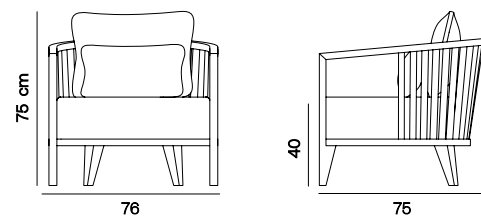

### Designer Betül İnci

Frame: Plywood and solid beech structure  
 Seat & Back: Upholstered seat, inner and outer back  
 Finish: Available in multiple stain colours

**Dimensions**  
**W 78 D 71 H 68**    Seat height: 41 cm

### Designer Betül İnci

Frame: Plywood and solid beech structure, powder coated metal legs  
 Seat & Back: Upholstered seat and back  
 Finish: Available in RAL colours

**Dimensions**  
**W 70 D 60 H 70**    Seat height: 40 cm

### Designer Esin Sözer Kalender

Frame: Solid beech structure  
 Seat & Back: Upholstered seat and back cushions  
 Finish: Available in multiple stain colours

**Dimensions**  
**W 76 D 75 H 75**    Seat height: 40 cm