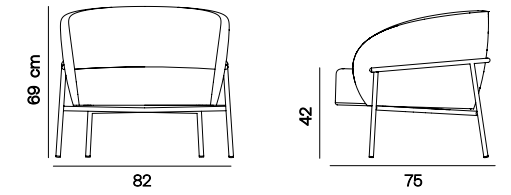

#### Dimensions

W 52 D 60 H 80    Seat height: 45 cm

### Designer Betül İnci

Frame: Natural oak veneer plywood back and solid beech legs  
Seat & Back: Upholstered seat and inner back  
Finish: Available in multiple stain colours

**Dimensions**  
W 59 D 56 H 75    Seat height: 45 cm

### Designer Betül İnci

Frame: Plywood back and powder coated metal leg  
Seat & Back: Upholstered seat and back  
Finish: Available in RAL colours

**Dimensions**  
W 59 D 56 H 75    Seat height: 45 cm

### Dimensions

W 82 D 75 H 69    Seat height: 42 cm