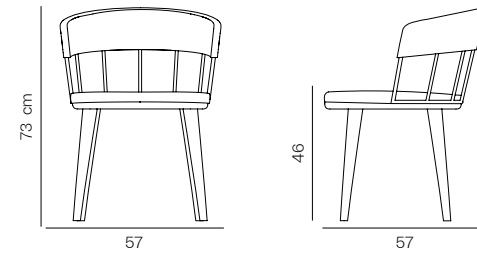

Designer Burcu Özdamar

Frame: Powder coated metal structure with moulded polyurethane back and solid beech structure
Seat & Back: Upholstered seat and back
Finish: Available in multiple stain colours, back available in RAL colours

Dimensions
W 57 D 57 H 73   Seat height: 46 cm