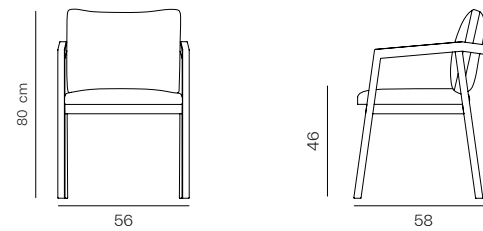

Designer Umut Kargınoğlu

Frame: Solid iroko structure
Seat & Back: Upholstered seat and back cushion
Finish: Available in natural iroko finish

Dimensions
W 56 D 58 H 80   Seat height: 46 cm