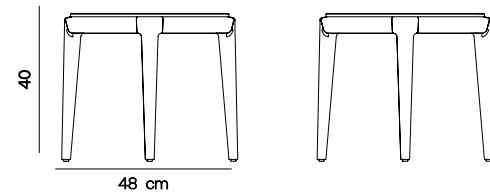

Designer Enis Altınkaynak

Top: Solid wood ash table
Leg: Solid ash legs
Finish: Legs available in multiple stain colours