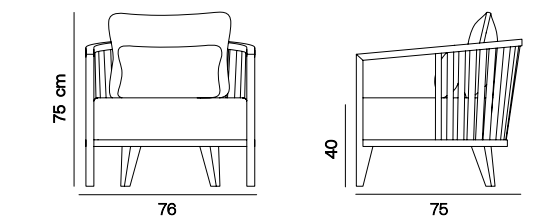

Designer Esin Sözen Kalender

Frame: Solid iroko structure
Seat & Back: Upholstered seat and back cushion
Finish: Available in natural Iroko finish