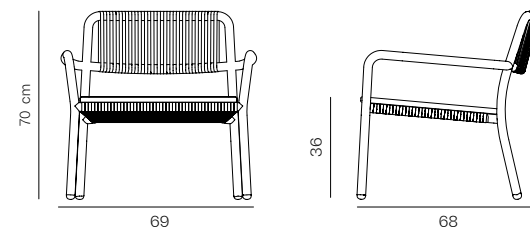

Designer Lagranja

Frame: Powder coated Aluminium structure woven with Polyester Rope
Seat: Upholstered seat cushion
Finish: Available in RAL colours, rope available in Black and Tan

Dimensions
W 69 D 68 H 70   Seat height: 36 cm