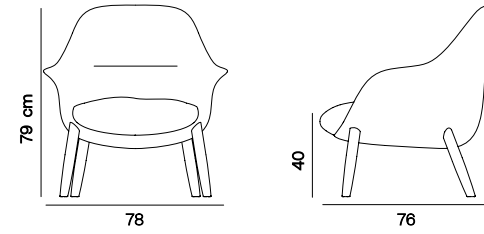

Designer David Fox

Frame: Moulded polyurethane body, solid beech legs
Seat & Back: Upholstered seat and back
Finish: Available in multiple stain colours

Dimensions
W 78 D 76 H 79   Seat height: 40 cm