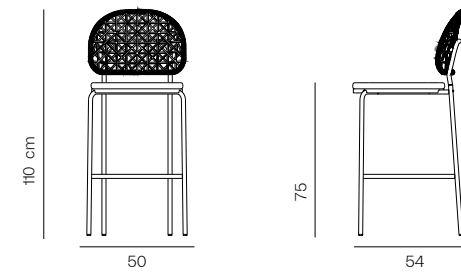

Dimensions

W 50 D 54 H 110 Seat height: 75 cm