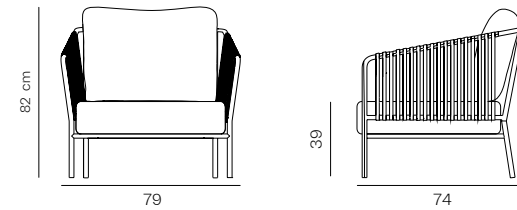

Designer Betül İnci

Frame: Powder coated Aluminium structure woven with Polyester Rope
Seat & Back: Upholstered seat and back cushion
Finish: Available in RAL colours with, rope available in Black and Tan

Dimensions
W 79 D 74 H 82   Seat height: 39 cm