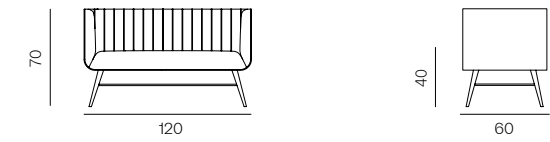

Dimensions
W 120 D 60 H 70   Seat height: 40 cm

Net WF Sofa

Designer Betül İnci

Frame: Plywood and solid beech structure
Seat & Back: Upholstered seat, inner and outer back
Finish: Available in multiple stain colours