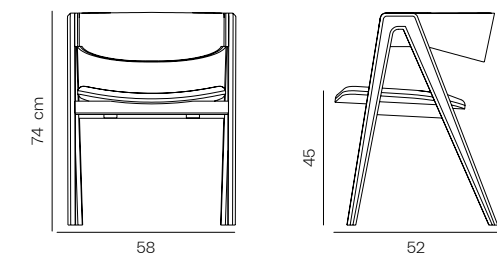

## Nigiri Chair

**Designer** Betül İnci

Frame: Solid ash structure  
Seat & Back: Upholstered seat and back  
Finish: Available in multiple stain colours

**Dimensions**

W 55 D 54 H 81    Seat height: 45 cm

## Gala V Chair

**Designer** Burcu Özdamar

Frame: Ash veneer plywood back and solid ash legs  
Seat & Back: Upholstered seat and back  
Finish: Available in multiple stain colours

**Dimensions**

W 58 D 52 H 74    Seat height: 45 cm

#### Dimensions

W 54 D 63 H 86    Seat height: 45 cm