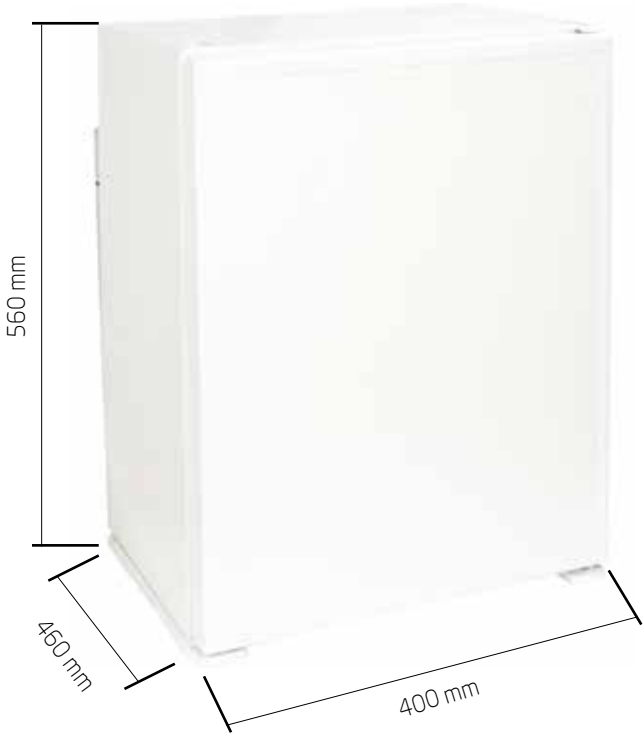

Oda İçi Ekipmanlar Guest Room Supplies

Minibarlar | Minibars

Blok Kapılı Otel Minibarı | Black Door Hotel Minibar

- C-Pentan kullanımı (%100 doğa dostu)
- Absorbsiyon soğutma sistemi
- Otomatik termostat
- Beyaz plastik raflar
- C-Pentane use (Eco-Friendly)
- Silent absorpction cooling technology
- Automatic thermostat
- White plastic shelves

Ebat Dimensions	Birim Ağırlık Weight	Kapasite Capacity	Enerji Tüketimi Energy Consumption	Elektrik Gücü Power	Çalışma Sıcaklığı Storage Temperature	Koli İçeriği Pieces in Box	Koli Ölçüsü Box Size	Hacim Volume
460x400x560 mm	12,5 Kg	40 lt	0,85 Kw/24h	60 Watt	32-5 °C min-max	1	480 x420x600 mm	0,117 m³